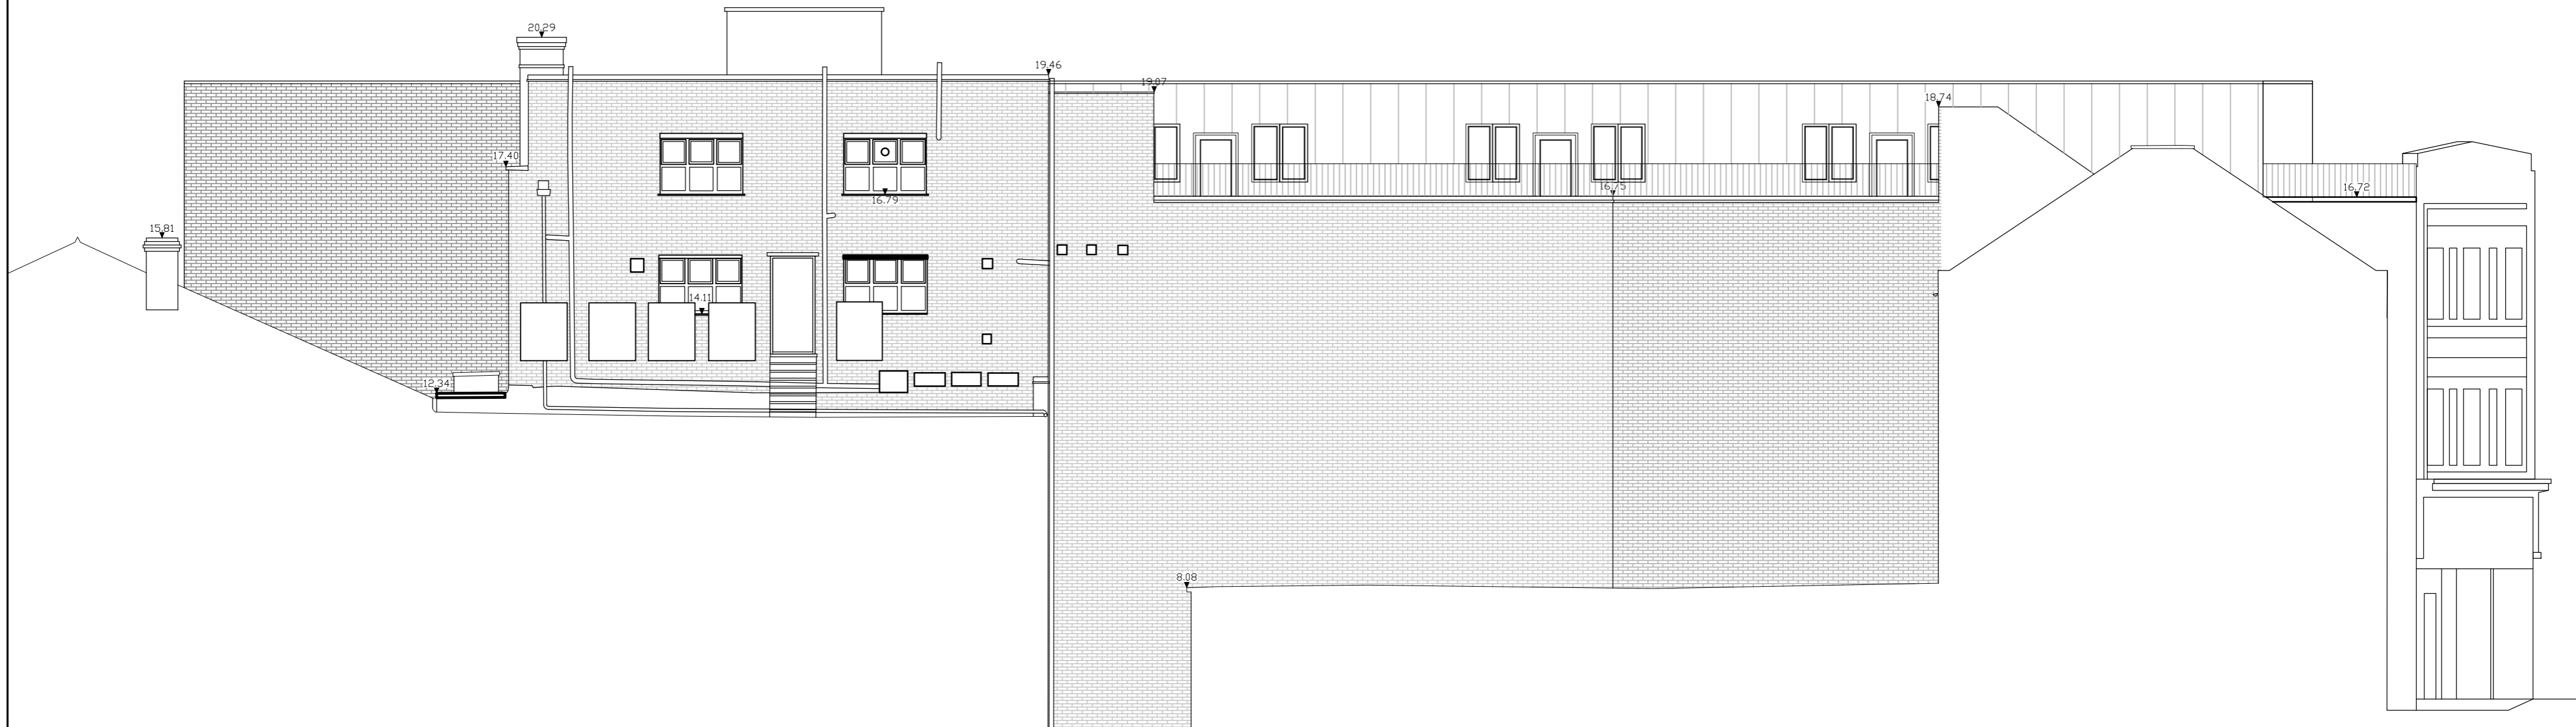

EXISTING

East Elevation

 Tel: 07602759565 Email: gho2428@gmail.com		
Client Avi Cohen		
Project Title 31-35 Montague Street, Worthing BN11 3BE		
Drawing Title Existing Elevation		
By HK	Date Dec. 2024	Project No. 1965
Drawing No. 1965.EX.102	Revision	Scale 1:100@A2