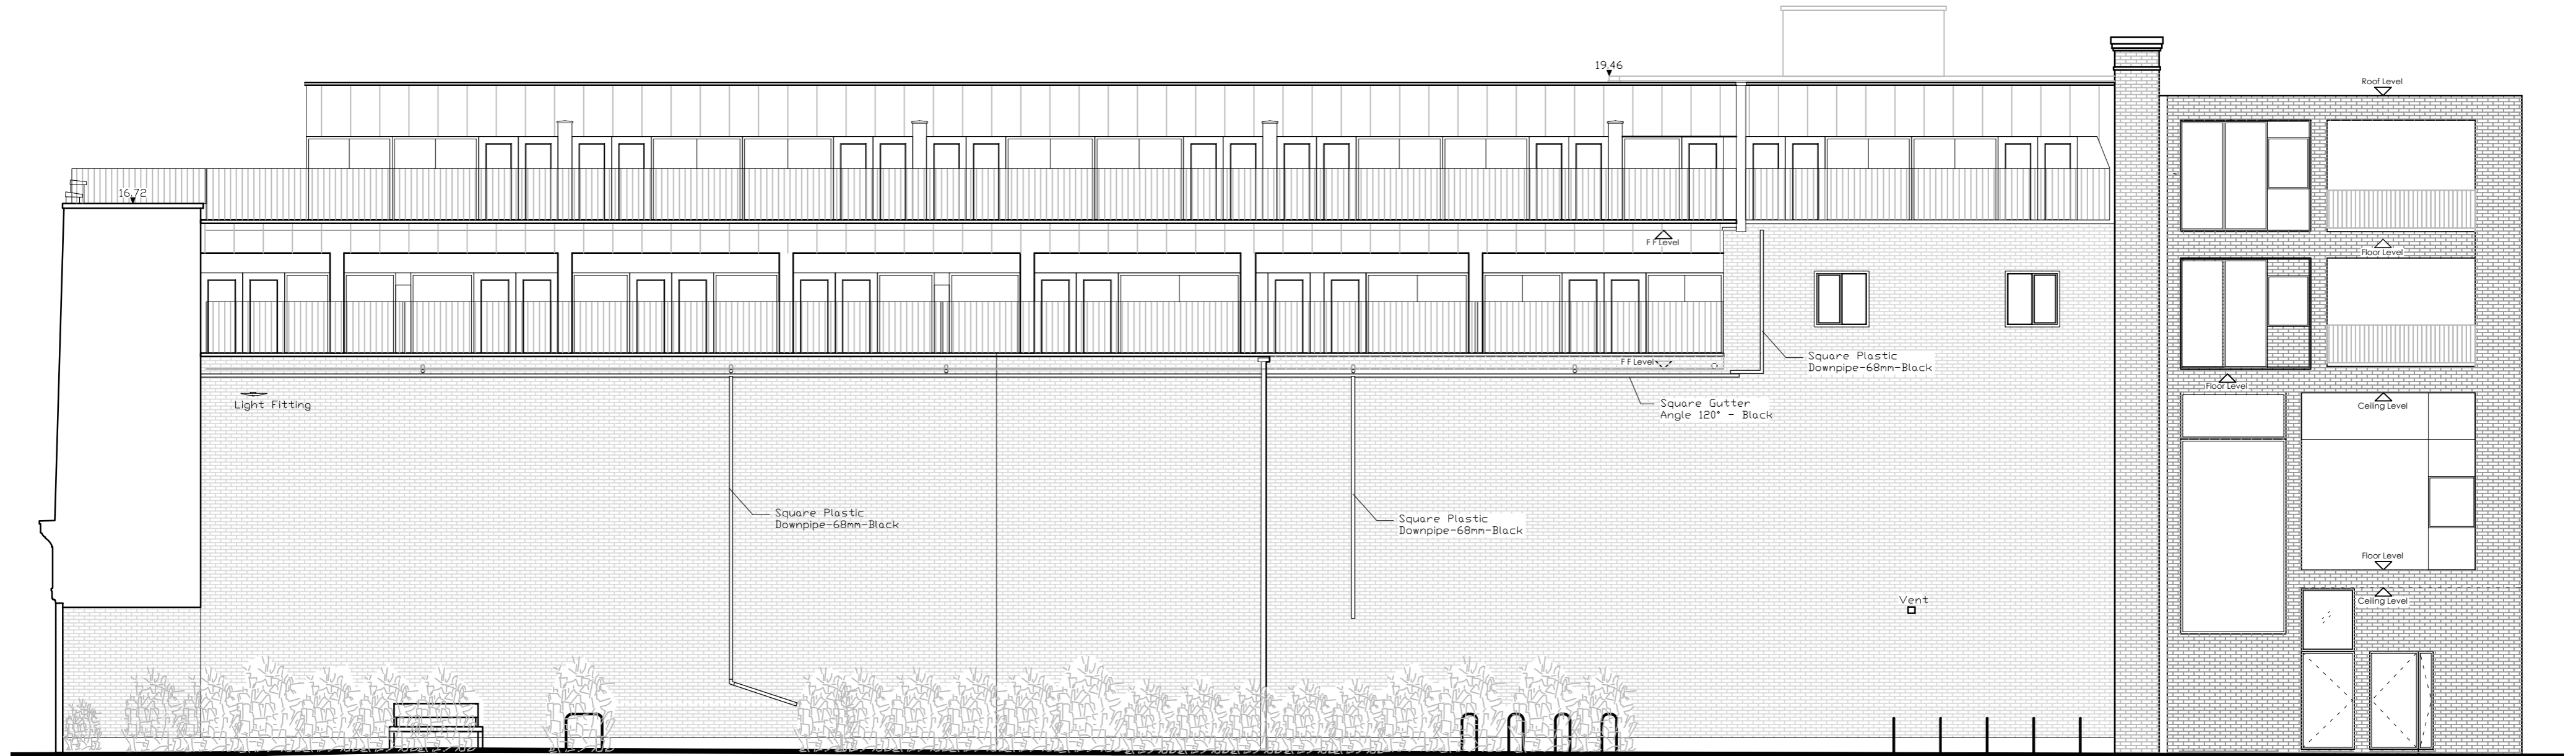

EXISTING & PROPOSED

West Elevation

 <p>KALIFA Tel.: 07492759565 Email: ghn2426@gmail.com</p>		
Client Avi Cohen		
Project Title 31-35 Montague Street, Worthing BN11 3BE		
Drawing Title Existing and Proposed West Elevation		
By HK	Date Dec. 2024	Project No 1965
Drawing No 1965.EX.103	Revision	Scale 1:100@A2