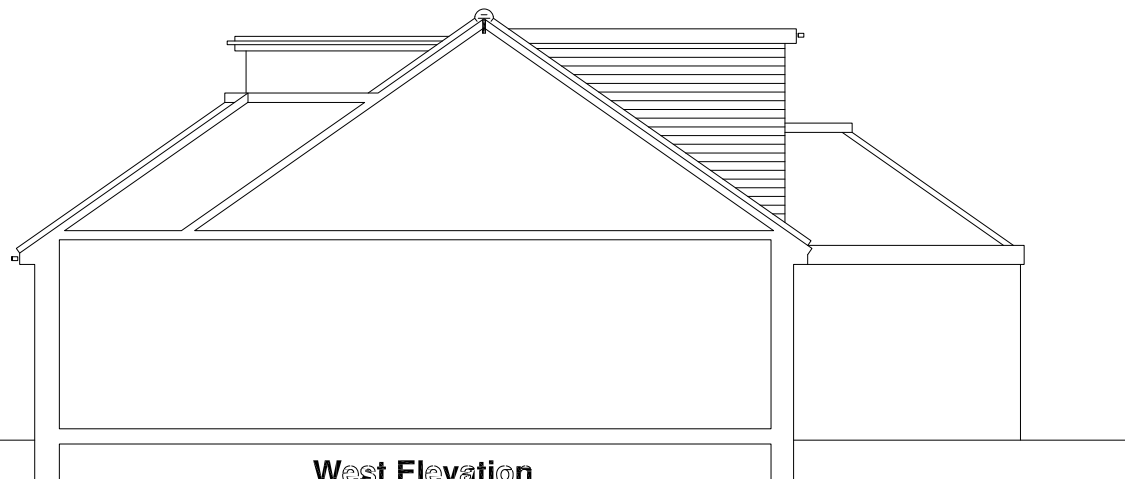

**North Elevation**

**East Elevation**

**South Elevation**

**West Elevation**

REVISION B	22.01.2026
 <b>PLANNING STUDIO</b>	
<b>Project</b> 21 MEADOWVIEW ROAD LANCING WEST SUSSEX	
<b>Drawing</b> EXISTING ELEVATIONS	
<b>Dwg No.</b> 102	<b>Date</b> JANUARY 2026
<b>Scale @ A3</b> 1:100	