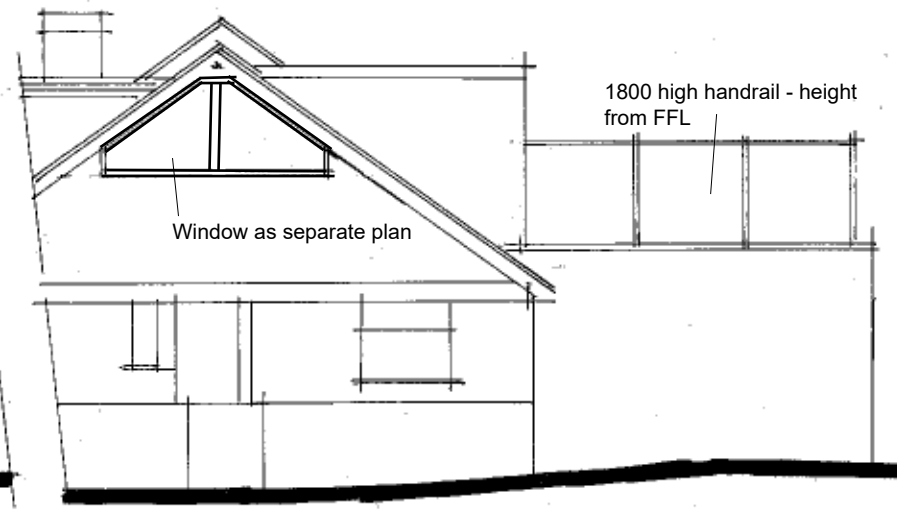

North 1:100

South

East

Block plan 1:500

54 Hillrise Avenue : Sompting : Lancing
 Proposed plans for enclosure to provide balcony

For Mr. M. Steele
 Drawing 0326:2c