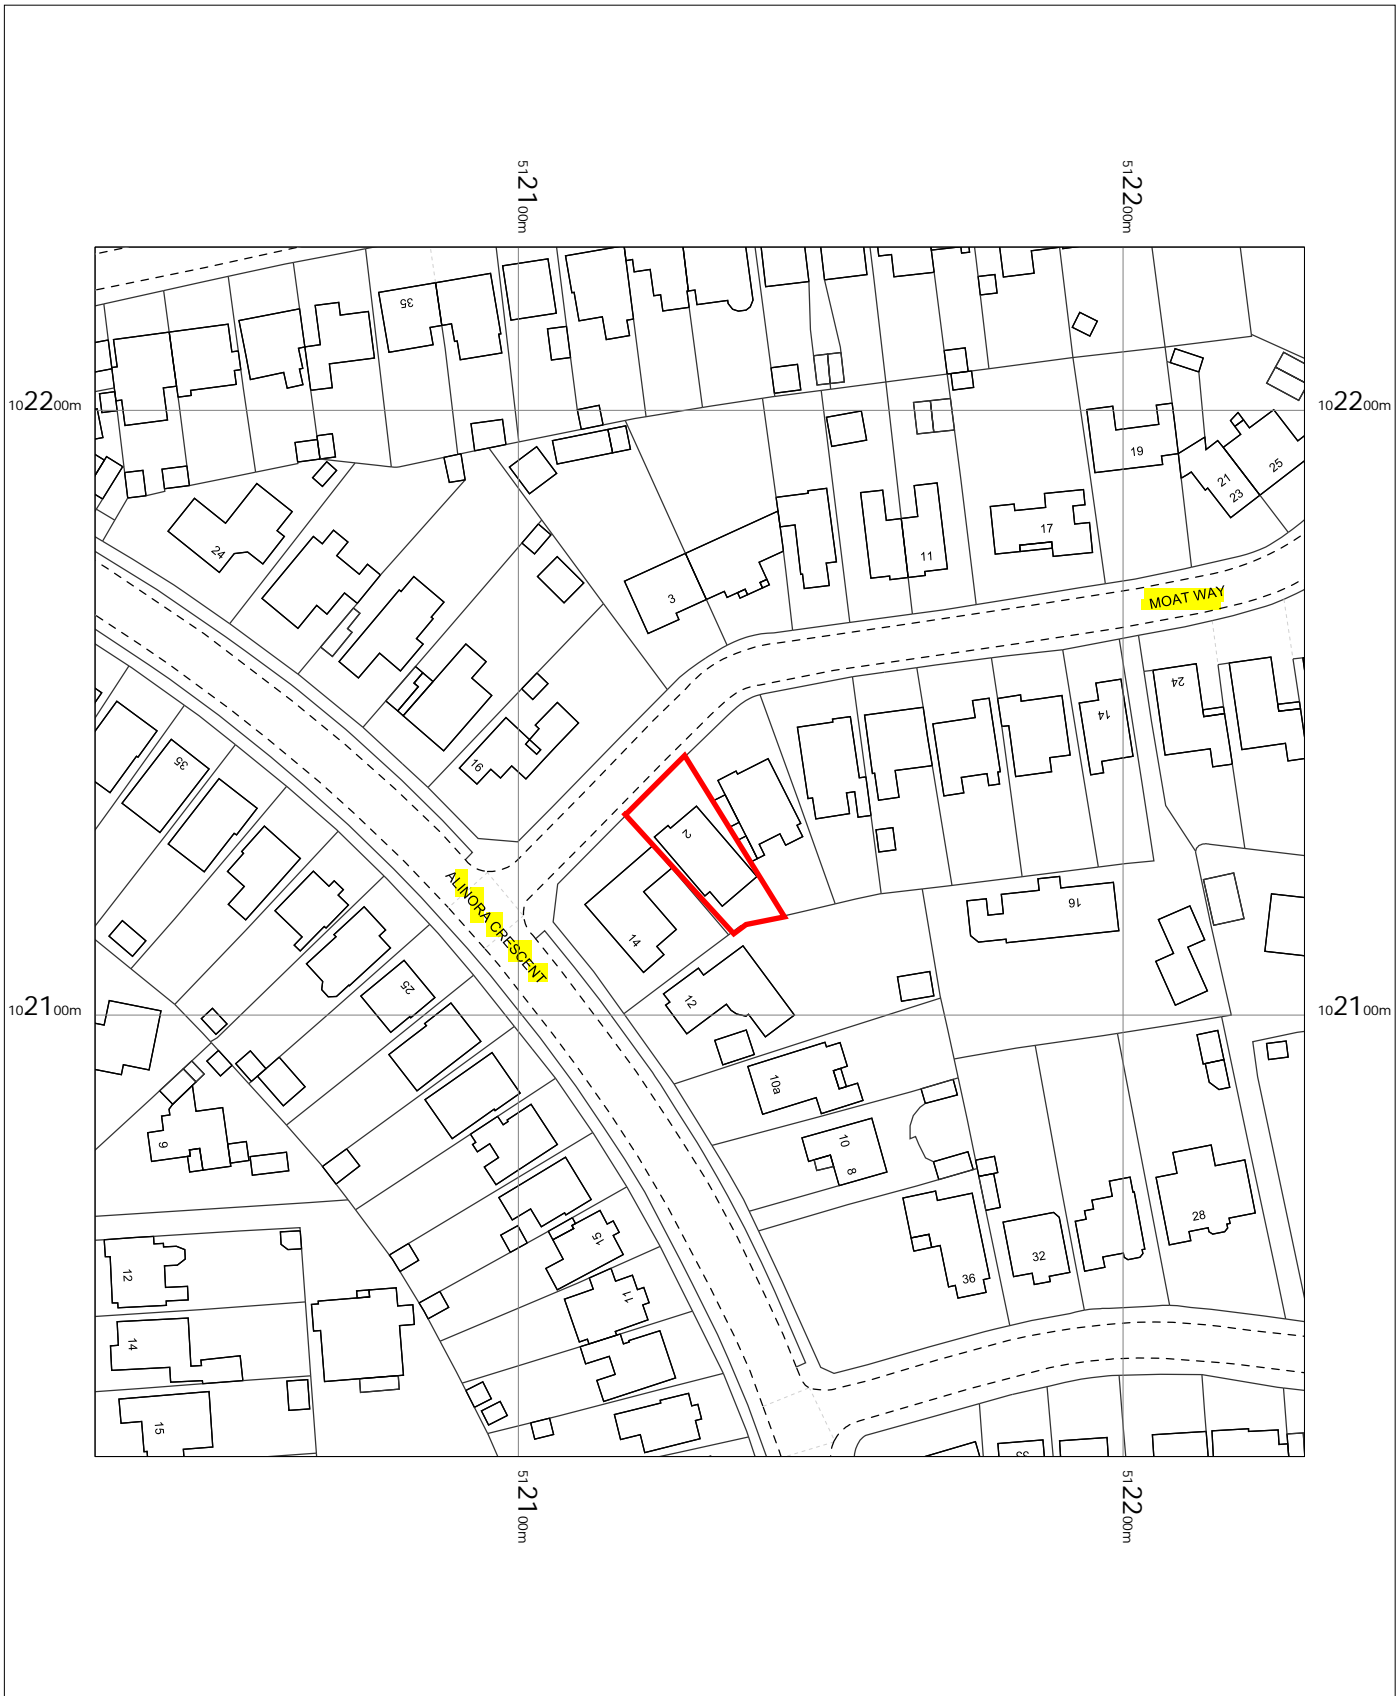

OS Plan B/W

2 Moat Way,
Goring,
Worthing,
West Sussex
BN12 4DR

OS MasterMap 1250/2500/10000 scale
Thursday, February 26, 2026, ID: NMC-01265613
www.nationalmapcentre.co.uk
1:1250 scale print at A4, Centre: 512130 E, 102127 N
©Crown Copyright Ordnance Survey. Licence no.
AC0000814278