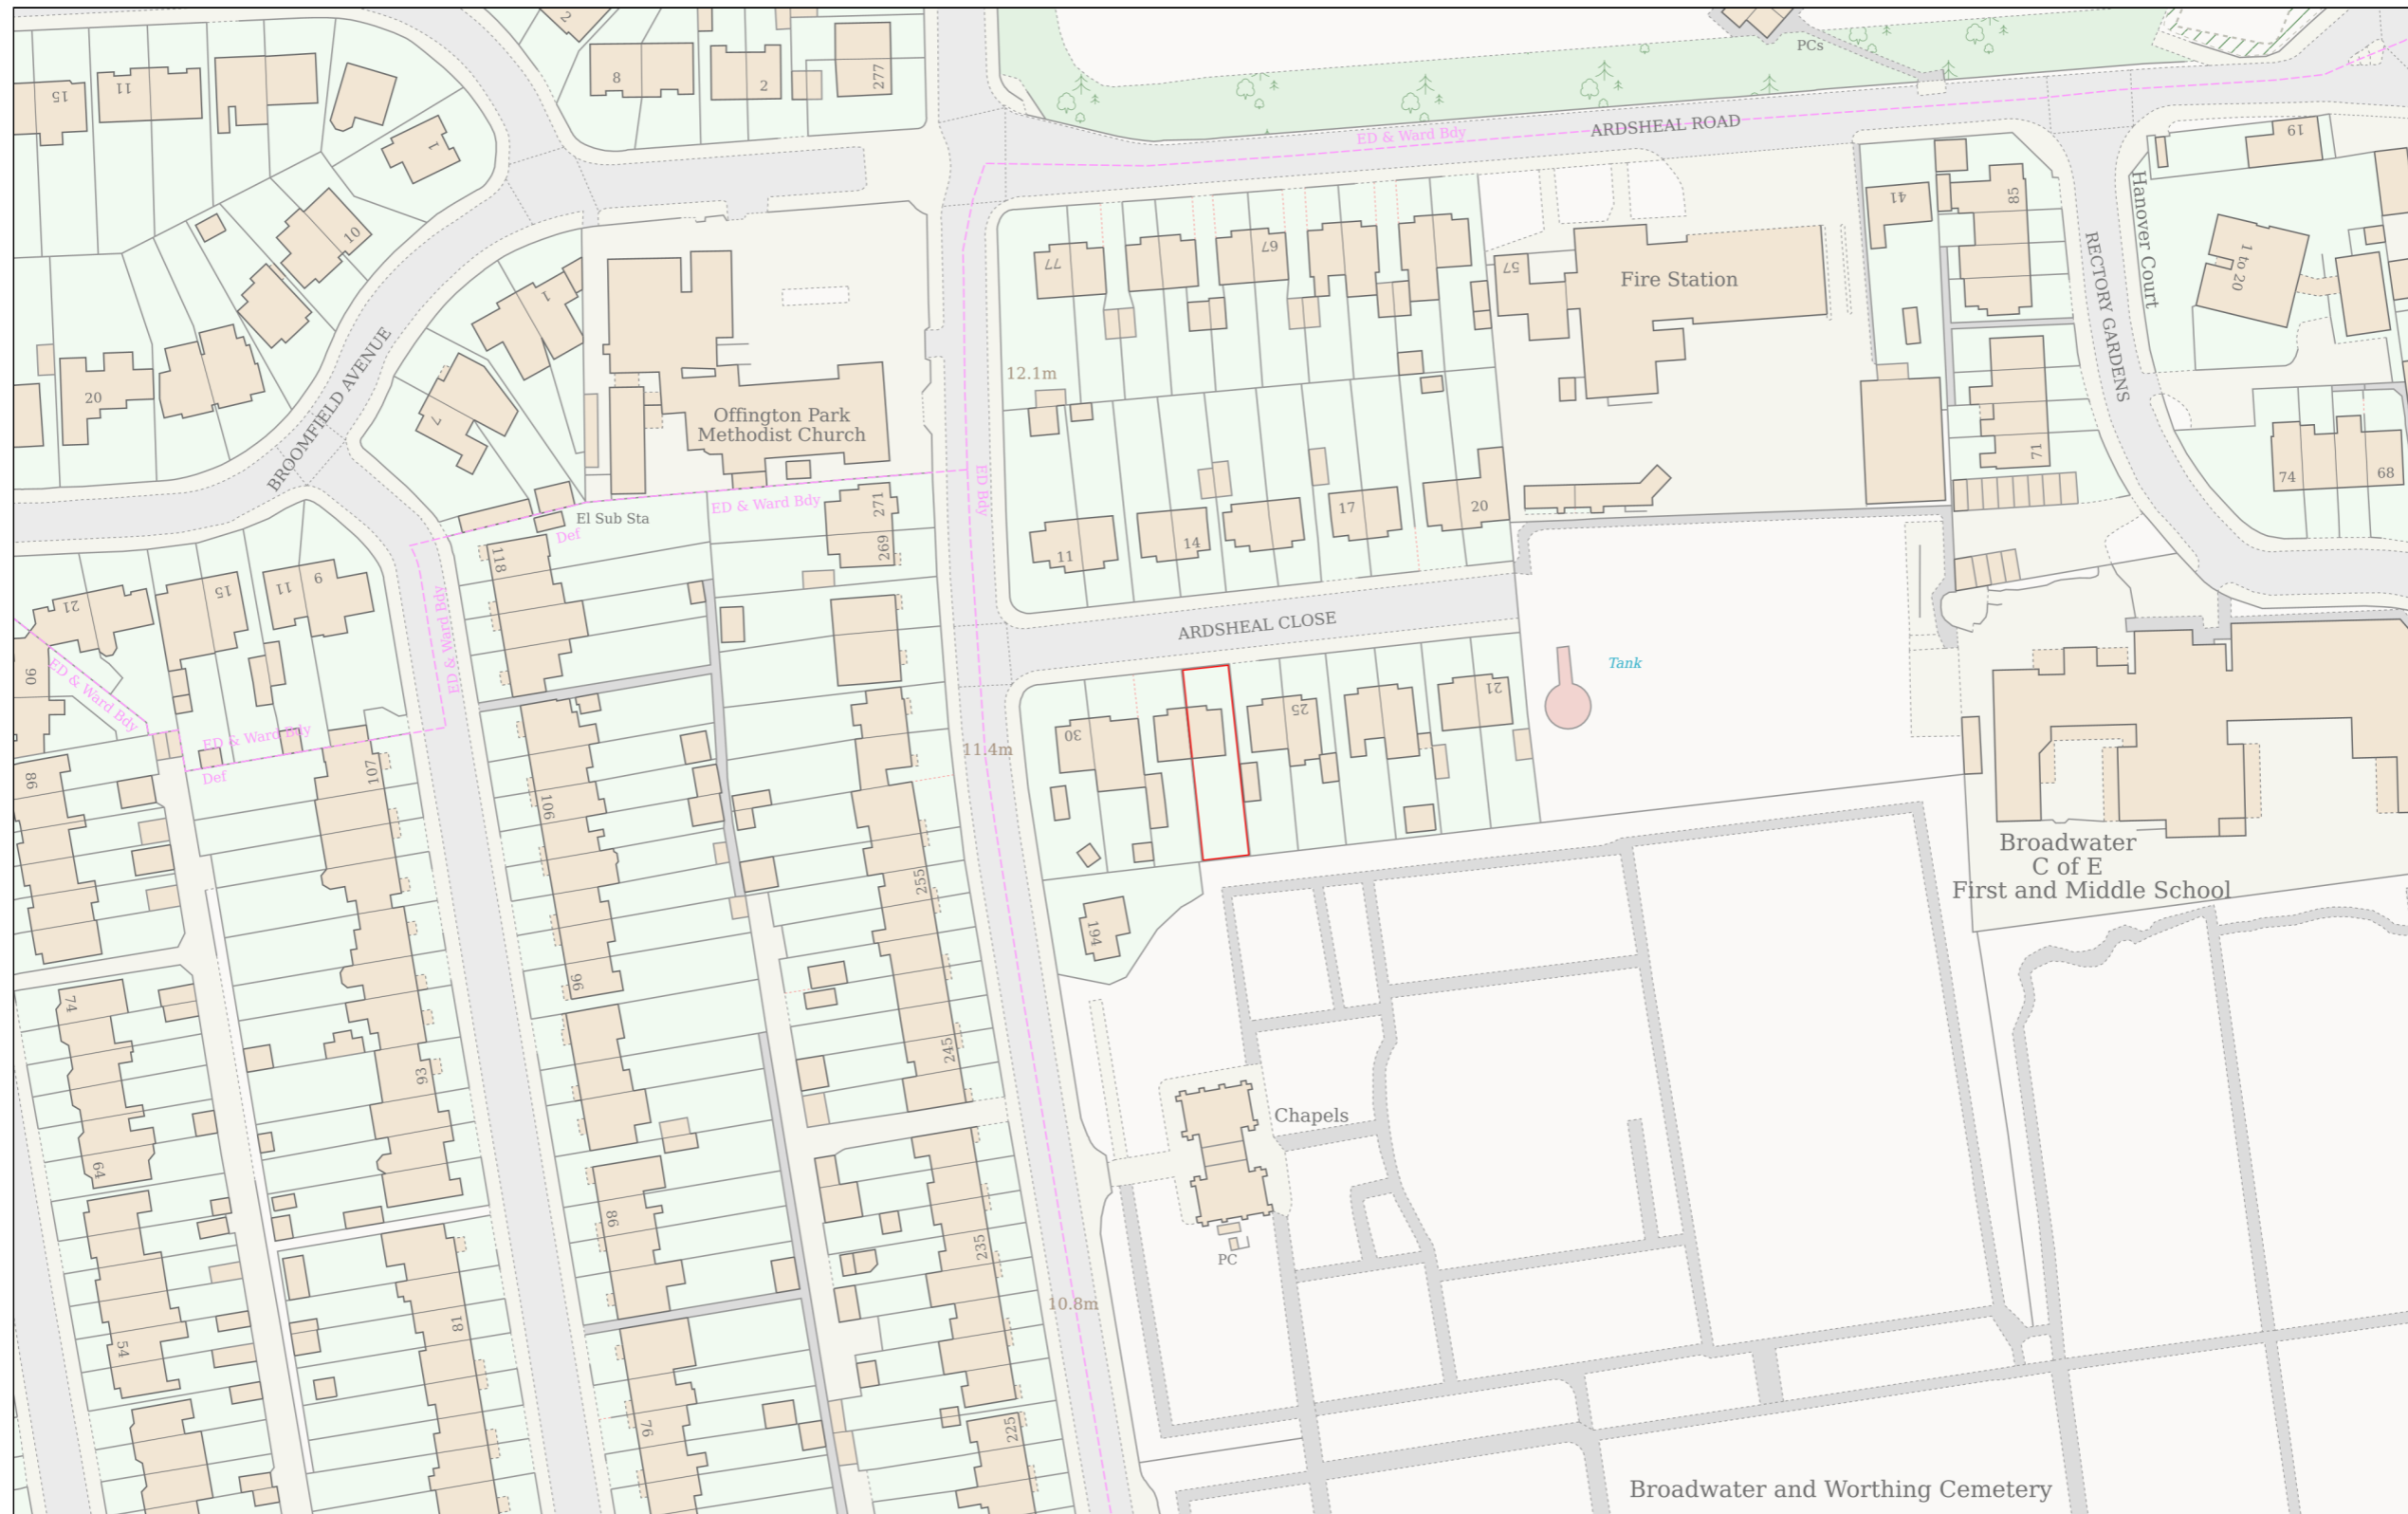

Location Plan

Site Address: 29, Ardsheal Close, Gaisford, Worthing, BN14 7RP

Date Produced: 08-May-2026

Scale: 1:1250 @A3

Planning Portal Reference: PP-14900659v1