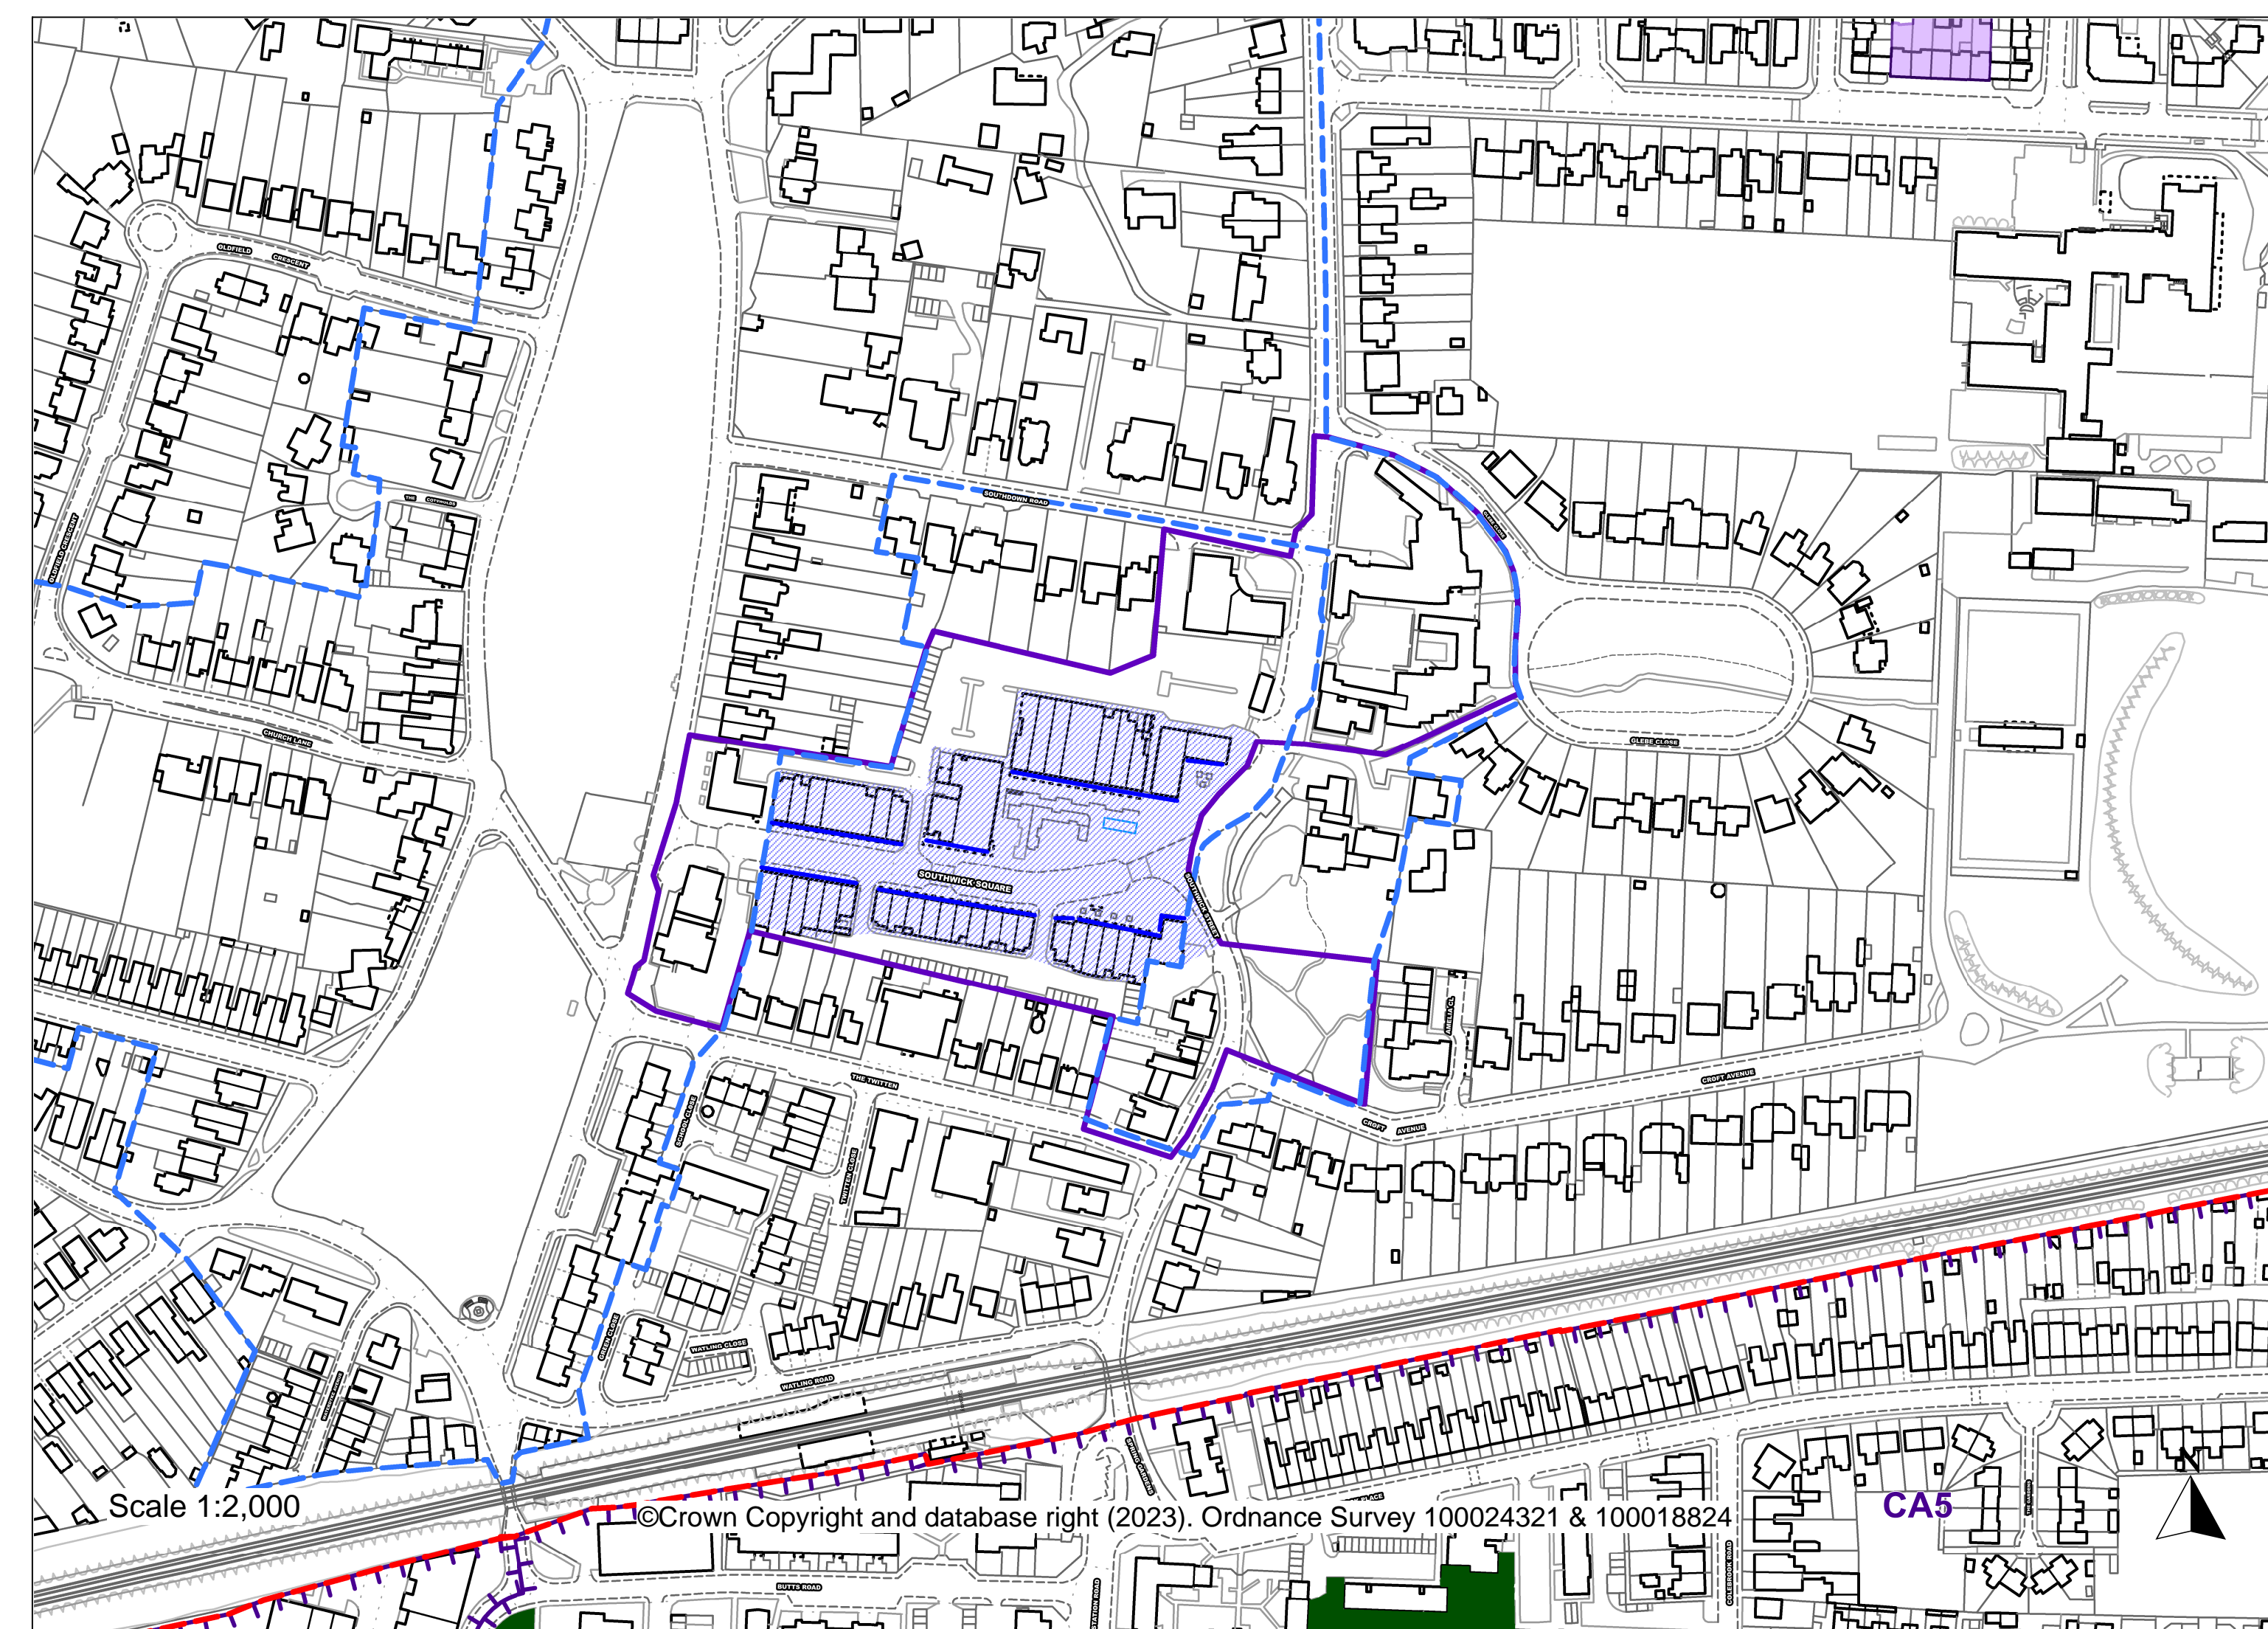

Adur Policies Map 2023 - Inset Maps 1, 2 & 3

Adur Local Plan and Shoreham Harbour Joint Area Action Plan

Inset Map 2. Shoreham Town Centre

Inset Map 1. Lancing Town Centre

Inset Map 3. Southwick Town Centre

Legend

- Town Centre Boundaries - ALP Policy 27
- Town Centre Blocks (Numbered) - ALP Policies 9, 11
- Primary Shopping Area - ALP Policy 27
- Primary Retail Frontages - ALP Policies 9, 11, 12, 27
- Secondary Retail Frontages - ALP Policies 9, 11, 27
- Local Shopping Parades - ALP Policy 27
- Potential Development Sites (in or on edge of Shoreham Town Centre) - ALP Policy 11
- Conservation Areas - ALP Policies 16, 17
- Countryside - ALP Policy 13
- Local Green Gap - ALP Policy 14
- Site of Special Scientific Interest (SSSI) - ALP Policy 31
- Shoreham Harbour Regeneration Area (Broad Location) - ALP Policy 8
- Character Areas (Shoreham Harbour) (Numbered) - ALP Policy 8, JAAP Policies CA1, CA4, CA6, CA7
- Site allocations (Shoreham Harbour) (Numbered) - JAAP Policies SH3, SH4, CA5, CA7
- New Waterfront Route - JAAP Policies SH5, SH8, CA7
- New / Upgraded Flood Defences - JAAP Policies SH6, CA7

ALP - Adur Local Plan 2017
JAAP - Shoreham Harbour Joint Area Action Plan 2019

©Crown Copyright and database right (2023). Ordnance Survey 100024321 & 100018824

©Crown Copyright and database right (2023). Ordnance Survey 100024321 & 100018824