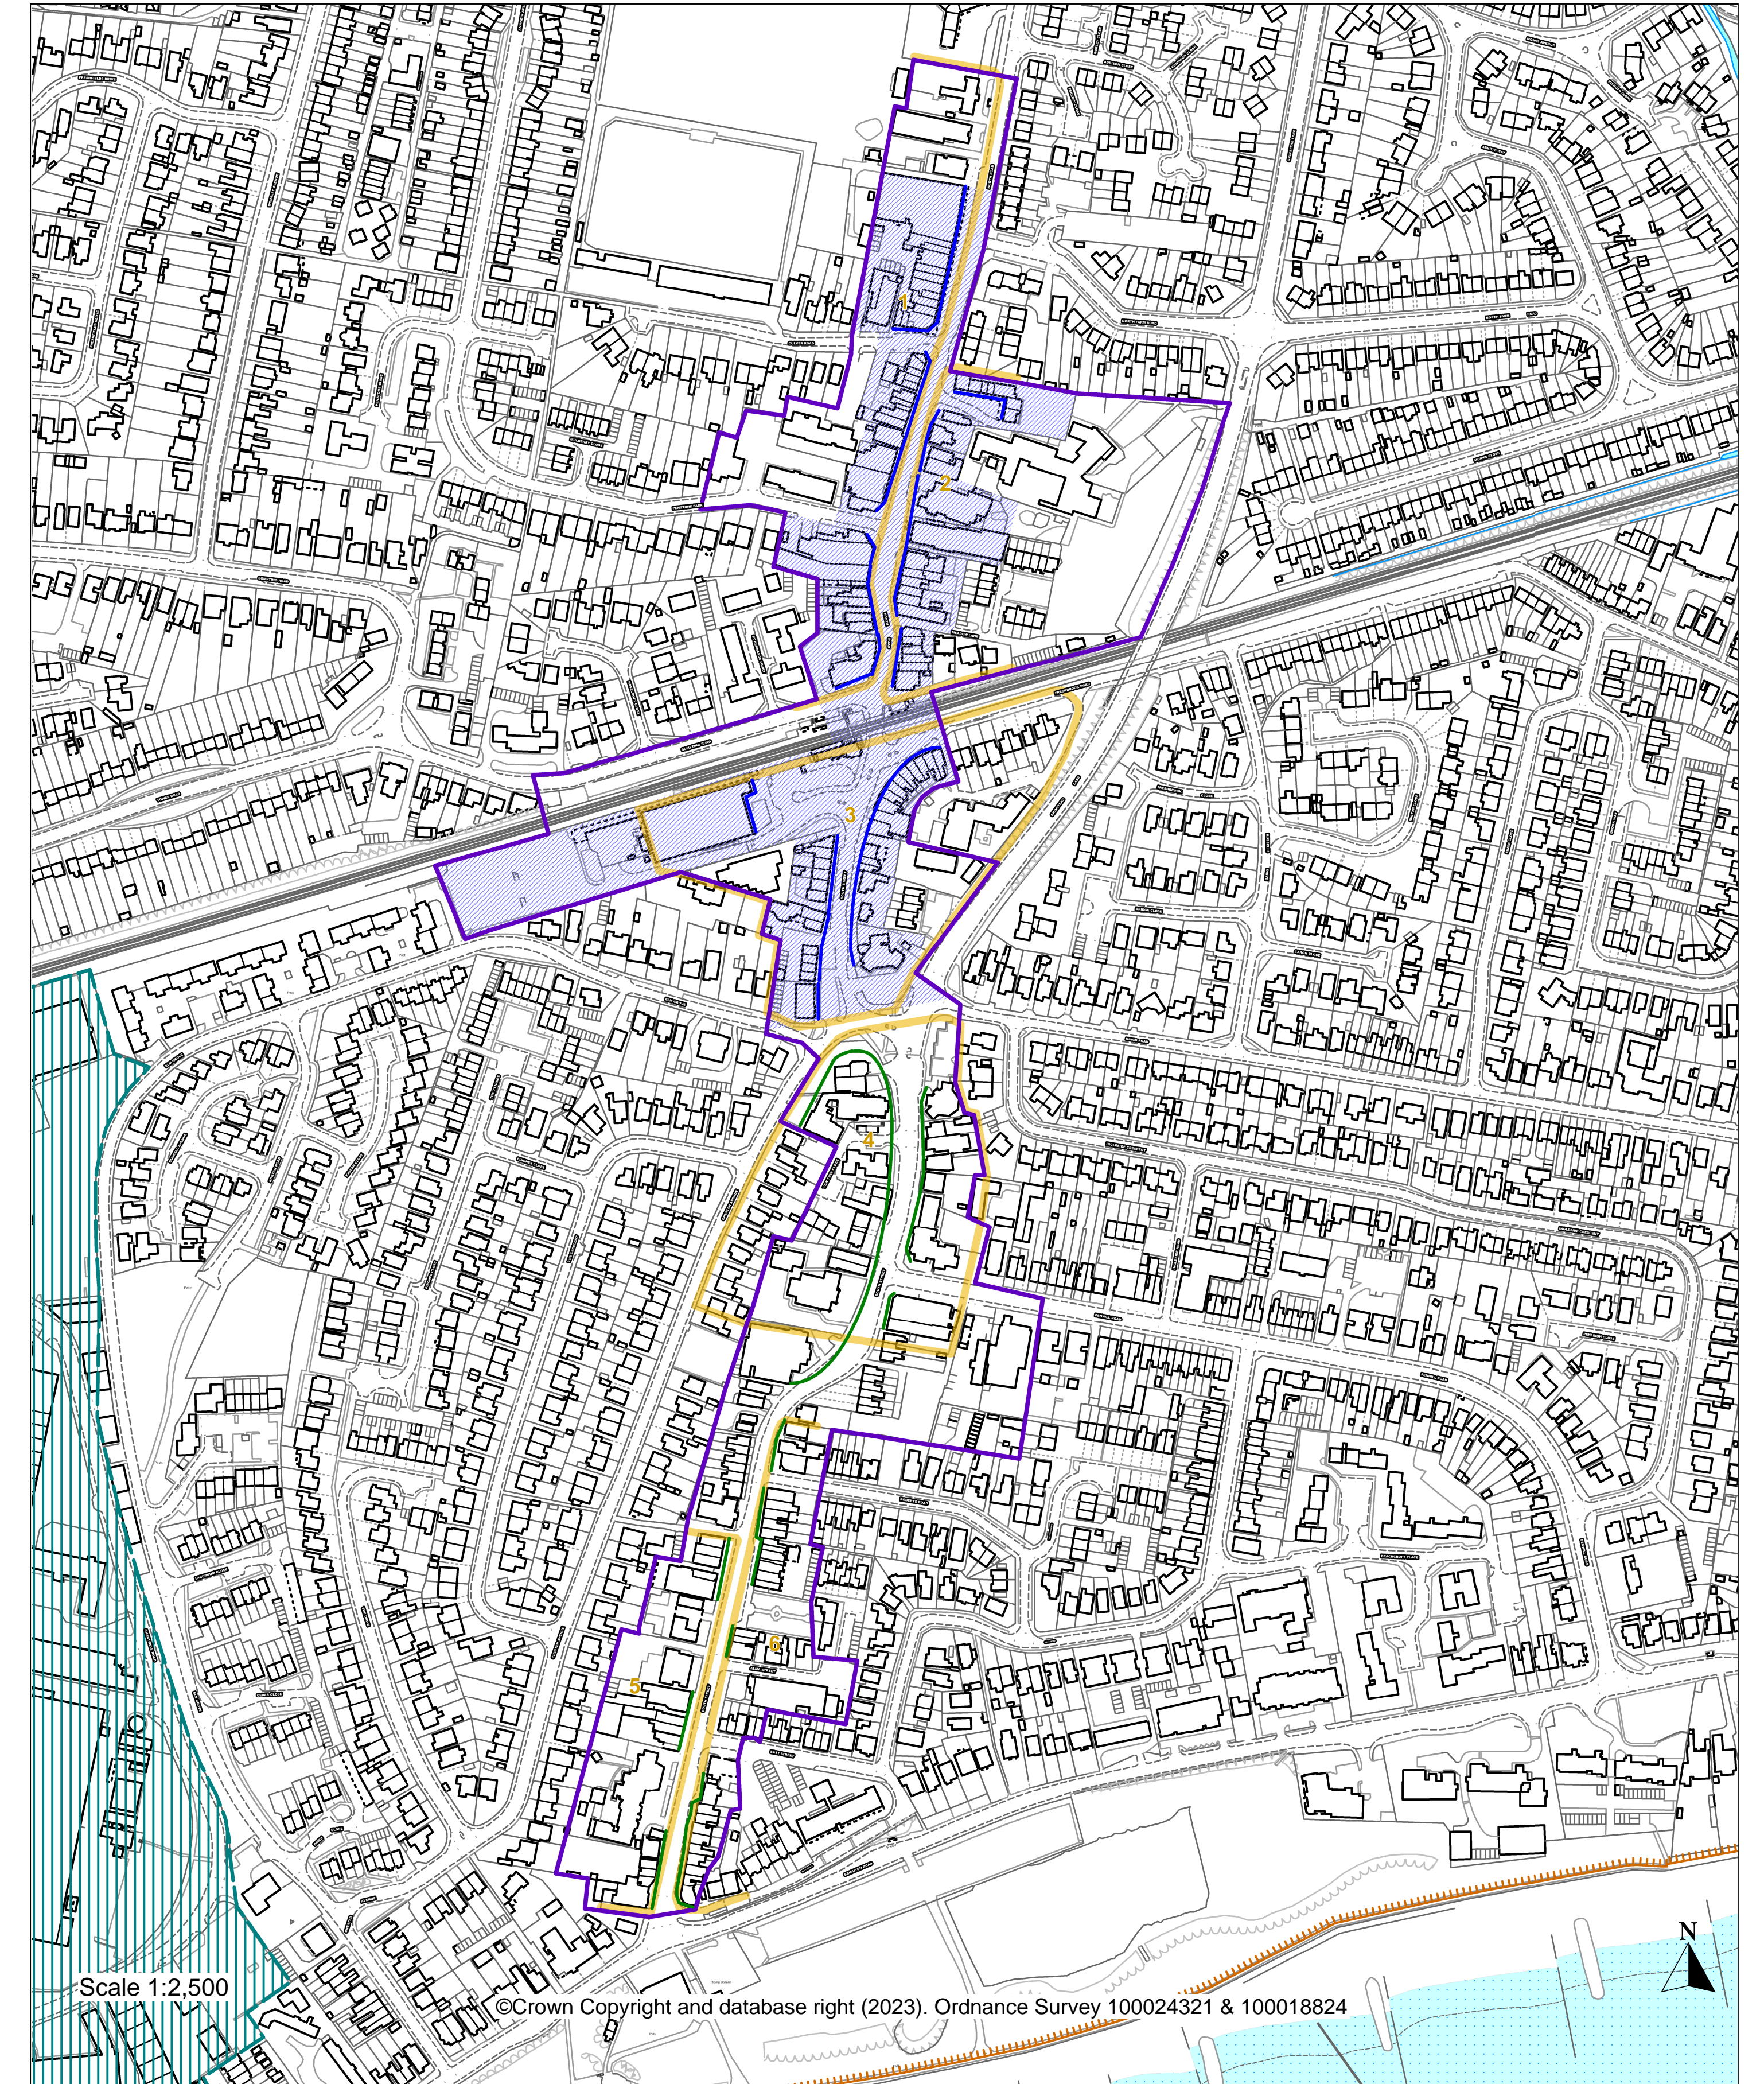

Adur Policies Map 2023 - Inset Maps 1, 2 & 3

Adur Local Plan and Shoreham Harbour Joint Area Action Plan

Inset Map 2. Shoreham Town Centre

Inset Map 1. Lancing Town Centre

Inset Map 3. Southwick Town Centre

Legend

- Town Centre Boundaries - ALP Policy 27
- Town Centre Blocks (Numbered) - ALP Policies 9, 11
- Primary Shopping Area - ALP Policy 27
- Primary Retail Frontages - ALP Policies 9, 11, 12, 27
- Secondary Retail Frontages - ALP Policies 9, 11, 27
- Local Shopping Parades - ALP Policy 27
- Potential Development Sites (in or on edge of Shoreham Town Centre) - ALP Policy 11
- Conservation Areas - ALP Policies 16, 17
- Countryside - ALP Policy 13
- Local Green Gap - ALP Policy 14
- Site of Special Scientific Interest (SSSI) - ALP Policy 31
- Shoreham Harbour Regeneration Area (Broad Location) - ALP Policy 8
- Character Areas (Shoreham Harbour) (Numbered) - ALP Policy 8, JAAP Policies CA1, CA4, CA6, CA7
- Site allocations (Shoreham Harbour) (Numbered) - JAAP Policies SH3, SH4, CA5, CA7
- New Waterfront Route - JAAP Policies SH5, SH8, CA7
- New / Upgraded Flood Defences - JAAP Policies SH6, CA7

ALP - Adur Local Plan 2017
JAAP - Shoreham Harbour Joint Area Action Plan 2019

©Crown Copyright and database right (2023). Ordnance Survey 100024321 & 100018824

©Crown Copyright and database right (2023). Ordnance Survey 100024321 & 100018824