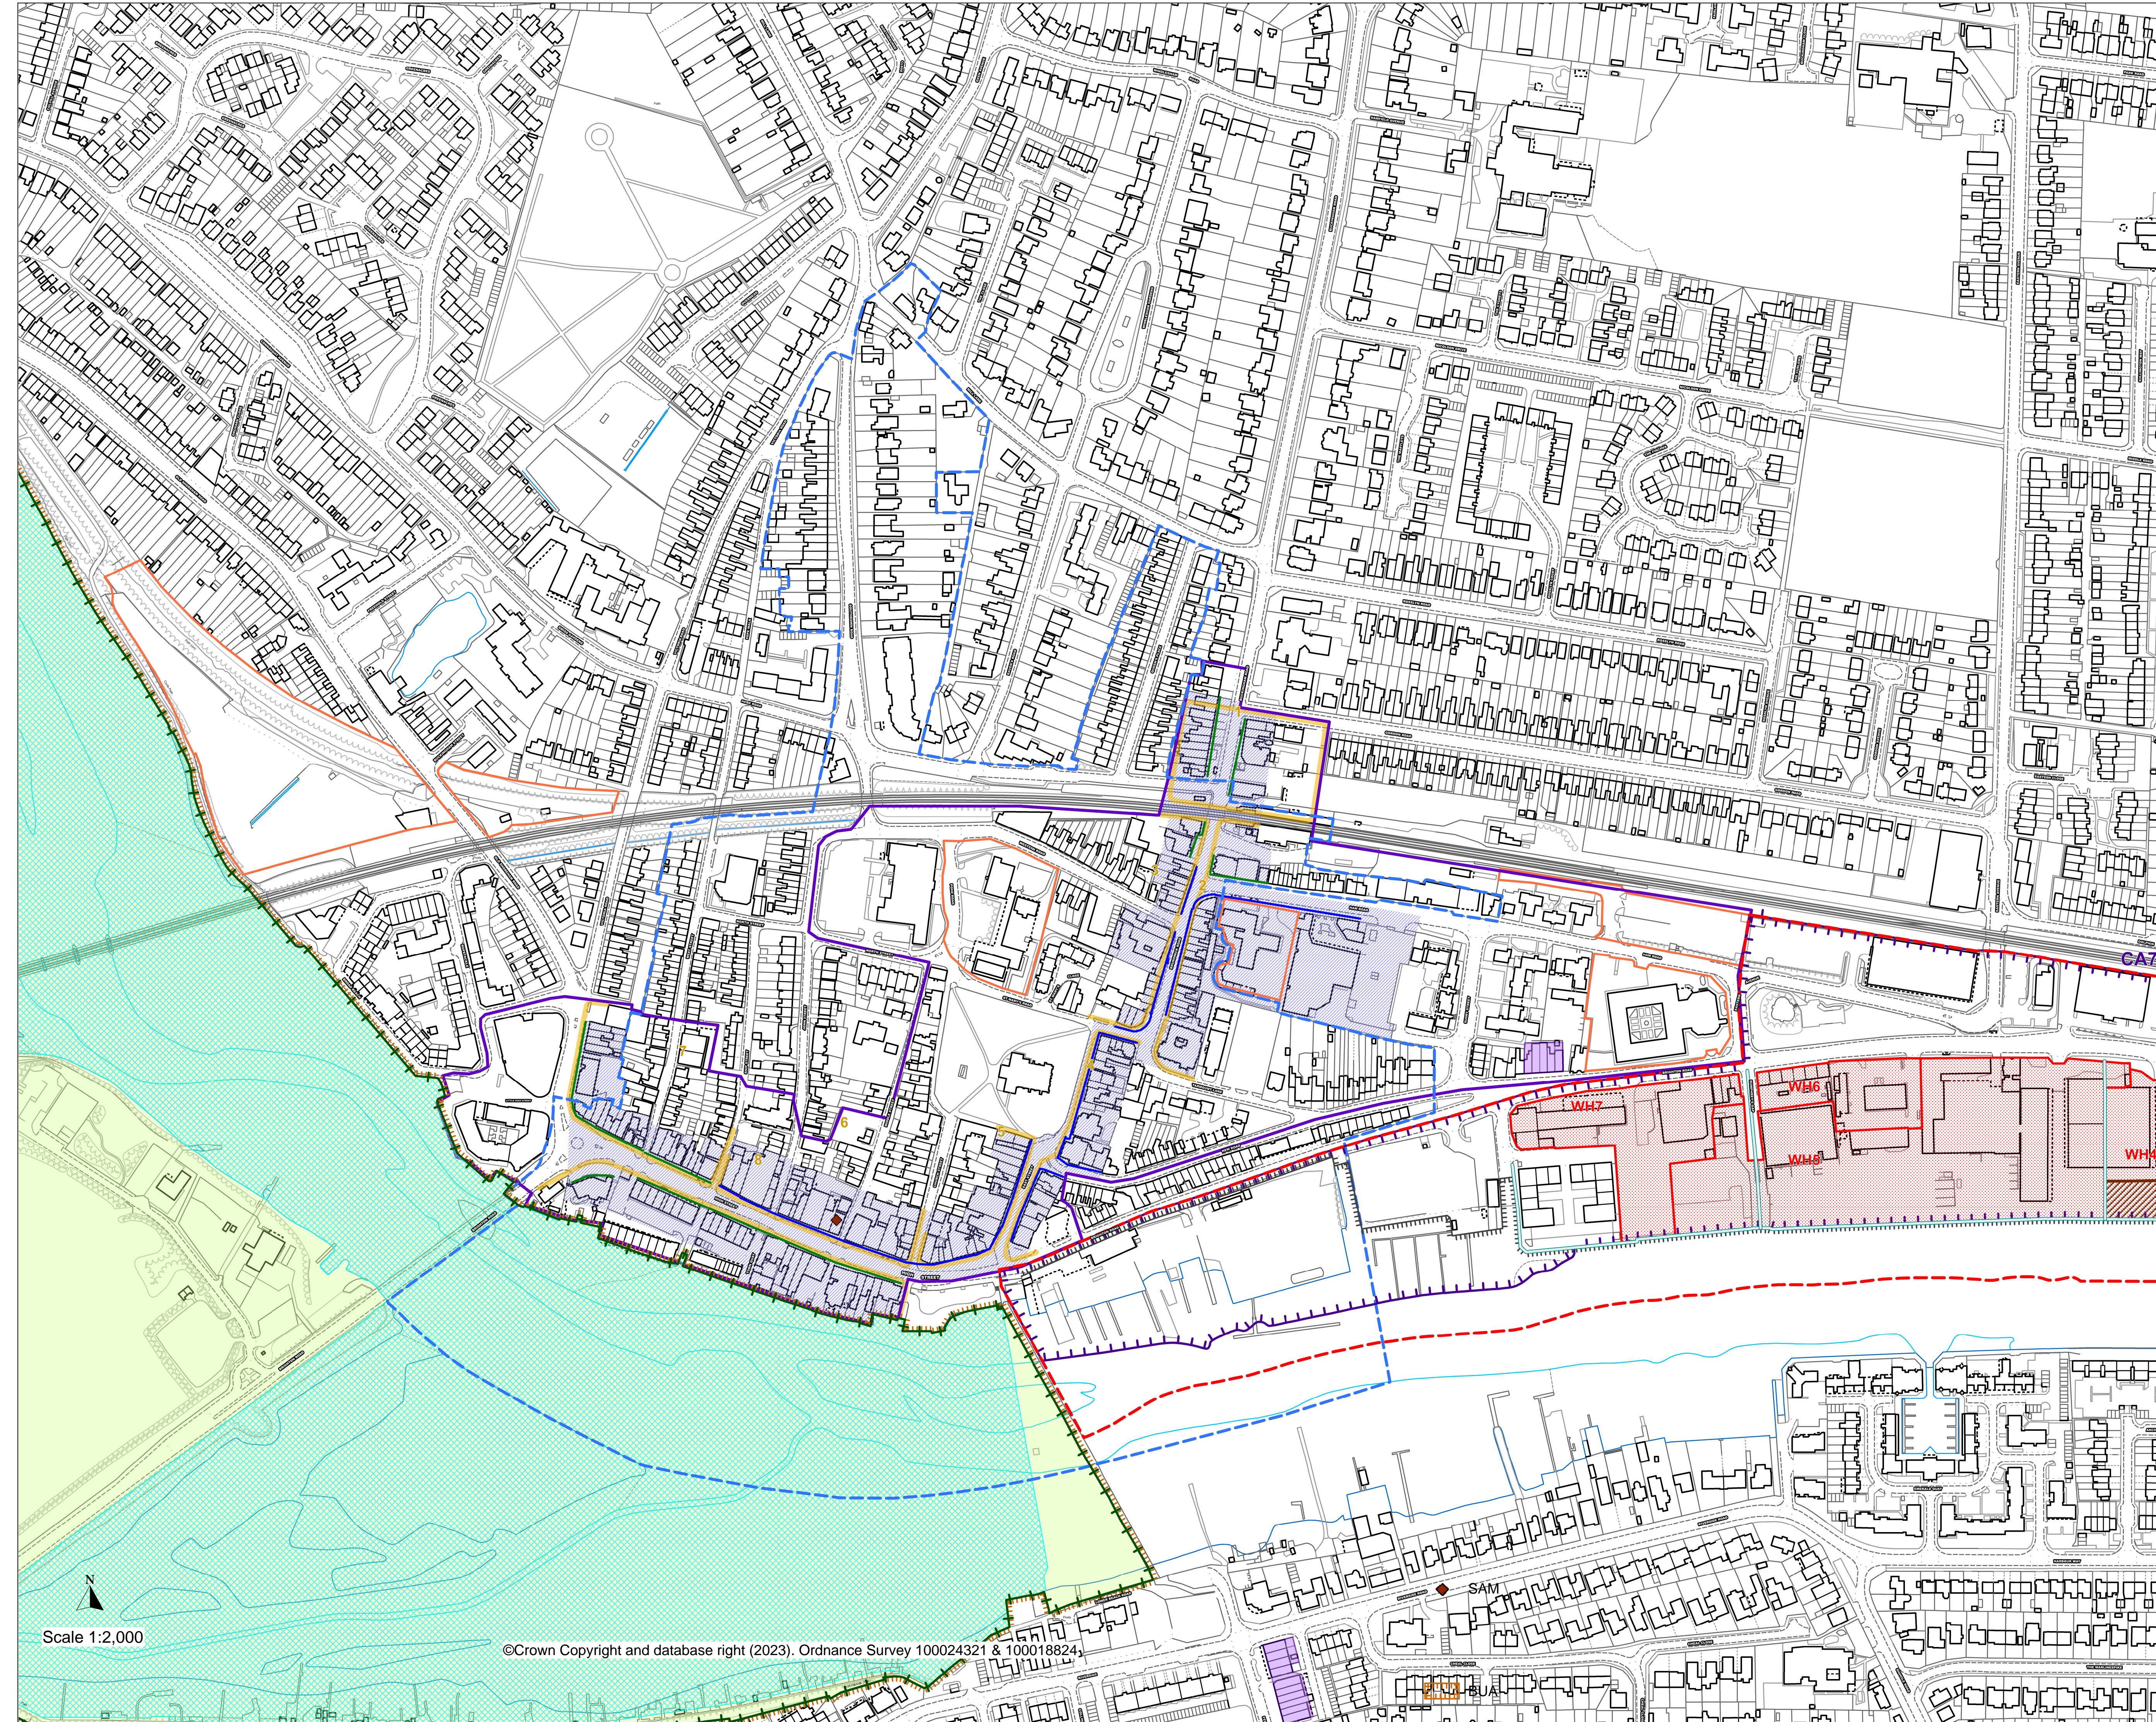

Adur Policies Map 2023 - Inset Maps 1, 2 & 3

Adur Local Plan and Shoreham Harbour Joint Area Action Plan

Inset Map 2. Shoreham Town Centre

Inset Map 1. Lancing Town Centre

Inset Map 3. Southwick Town Centre

Legend

- Town Centre Boundaries - ALP Policy 27
- Town Centre Blocks (Numbered) - ALP Policies 9, 11
- Primary Shopping Area - ALP Policy 27
- Primary Retail Frontages - ALP Policies 9, 11, 12, 27
- Secondary Retail Frontages - ALP Policies 9, 11, 27
- Local Shopping Parades - ALP Policy 27
- Potential Development Sites (in or on edge of Shoreham Town Centre) - ALP Policy 11
- Conservation Areas - ALP Policies 16, 17
- Countryside - ALP Policy 13
- Local Green Gap - ALP Policy 14
- Site of Special Scientific Interest (SSSI) - ALP Policy 31
- Shoreham Harbour Regeneration Area (Broad Location) - ALP Policy 8
- Character Areas (Shoreham Harbour) (Numbered) - ALP Policy 8, JAAP Policies CA1, CA4, CA6, CA7
- Site allocations (Shoreham Harbour) (Numbered) - JAAP Policies SH3, SH4, CA5, CA7
- New Waterfront Route - JAAP Policies SH5, SH8, CA7
- New / Upgraded Flood Defences - JAAP Policies SH6, CA7

ALP - Adur Local Plan 2017
JAAP - Shoreham Harbour Joint Area Action Plan 2019

©Crown Copyright and database right (2023). Ordnance Survey 100024321 & 100018824

©Crown Copyright and database right (2023). Ordnance Survey 100024321 & 100018824