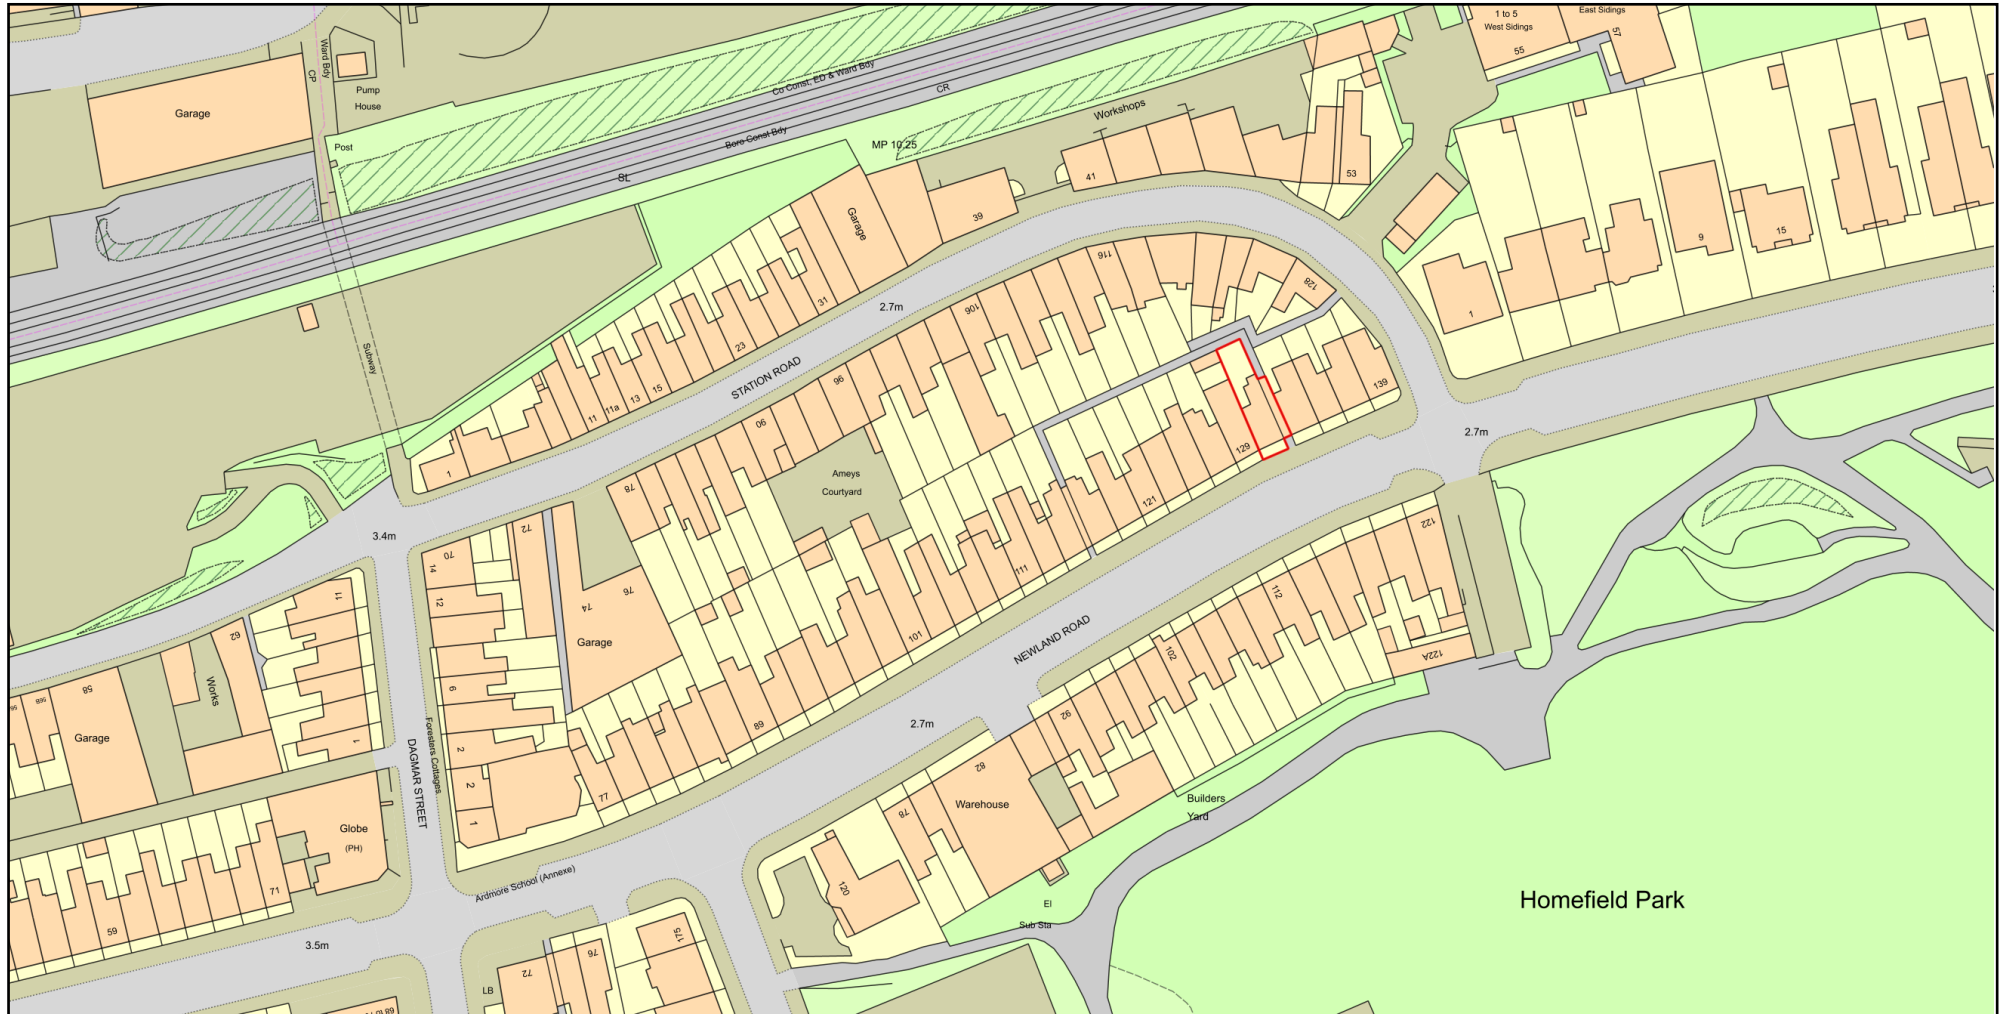

131 Newland Road, Worthing, BN11 1LB - Location Plan

Plan Produced for: Albion Planning

Date Produced: 19 Jun 2025

Plan Reference Number: TQRQM25170085710974

Scale: 1:1250 @ A4

© Crown copyright and database rights 2025 OS 100042766