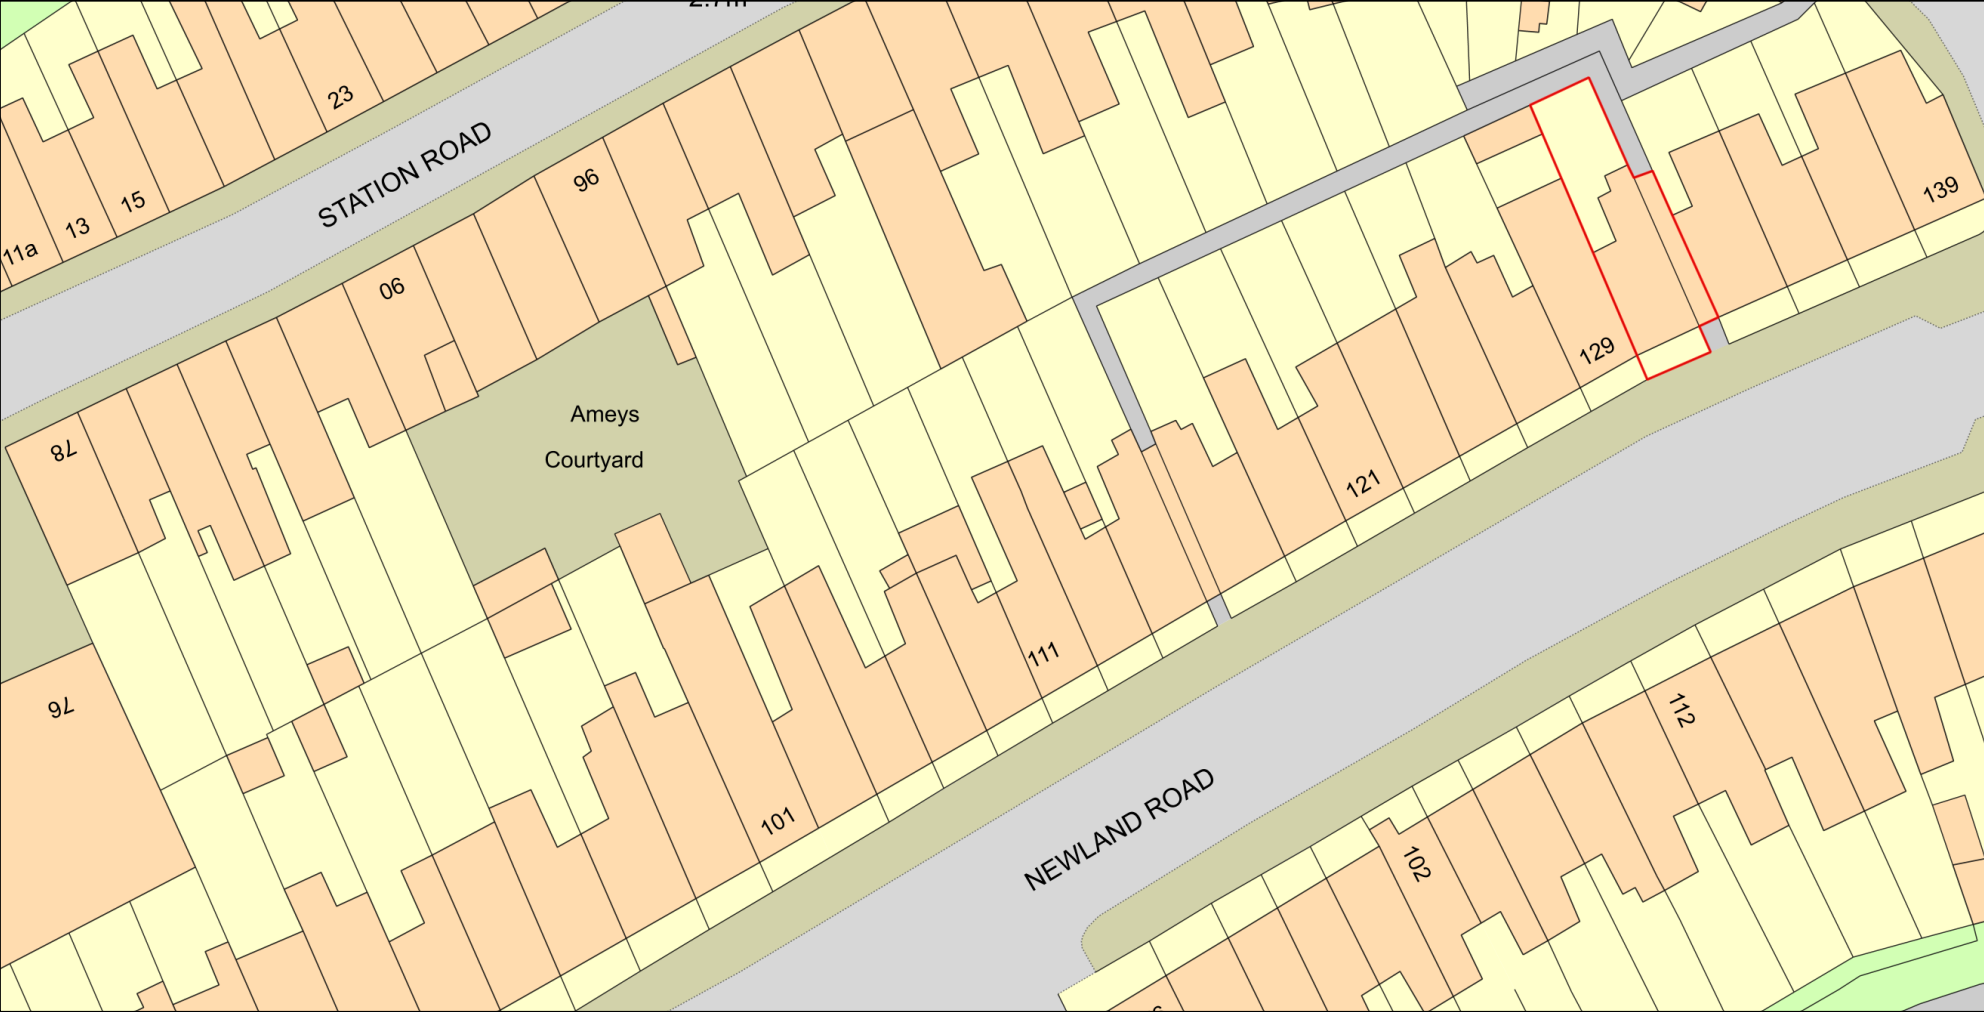

131 Newland Road, Worthing, BN11 1LB - Site Plan

Plan Produced for: Albion Planning

Date Produced: 19 Jun 2025

Plan Reference Number: TQRQM25170085420698

Scale: 1:500 @ A4