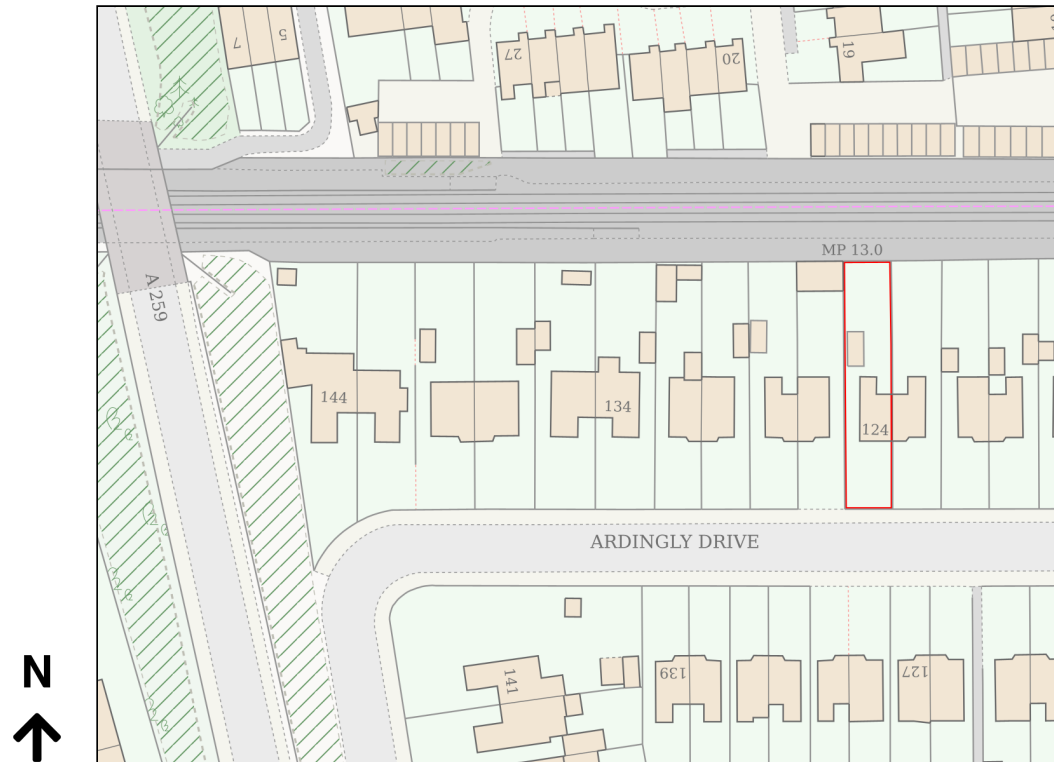

# Location Plan

Site Address: 124, Ardingly Drive, Goring, Worthing, BN12 4TP

Date Produced: 16-Feb-2026

Scale: 1:1250 @A4

Planning Portal Reference: PP-14699785v1